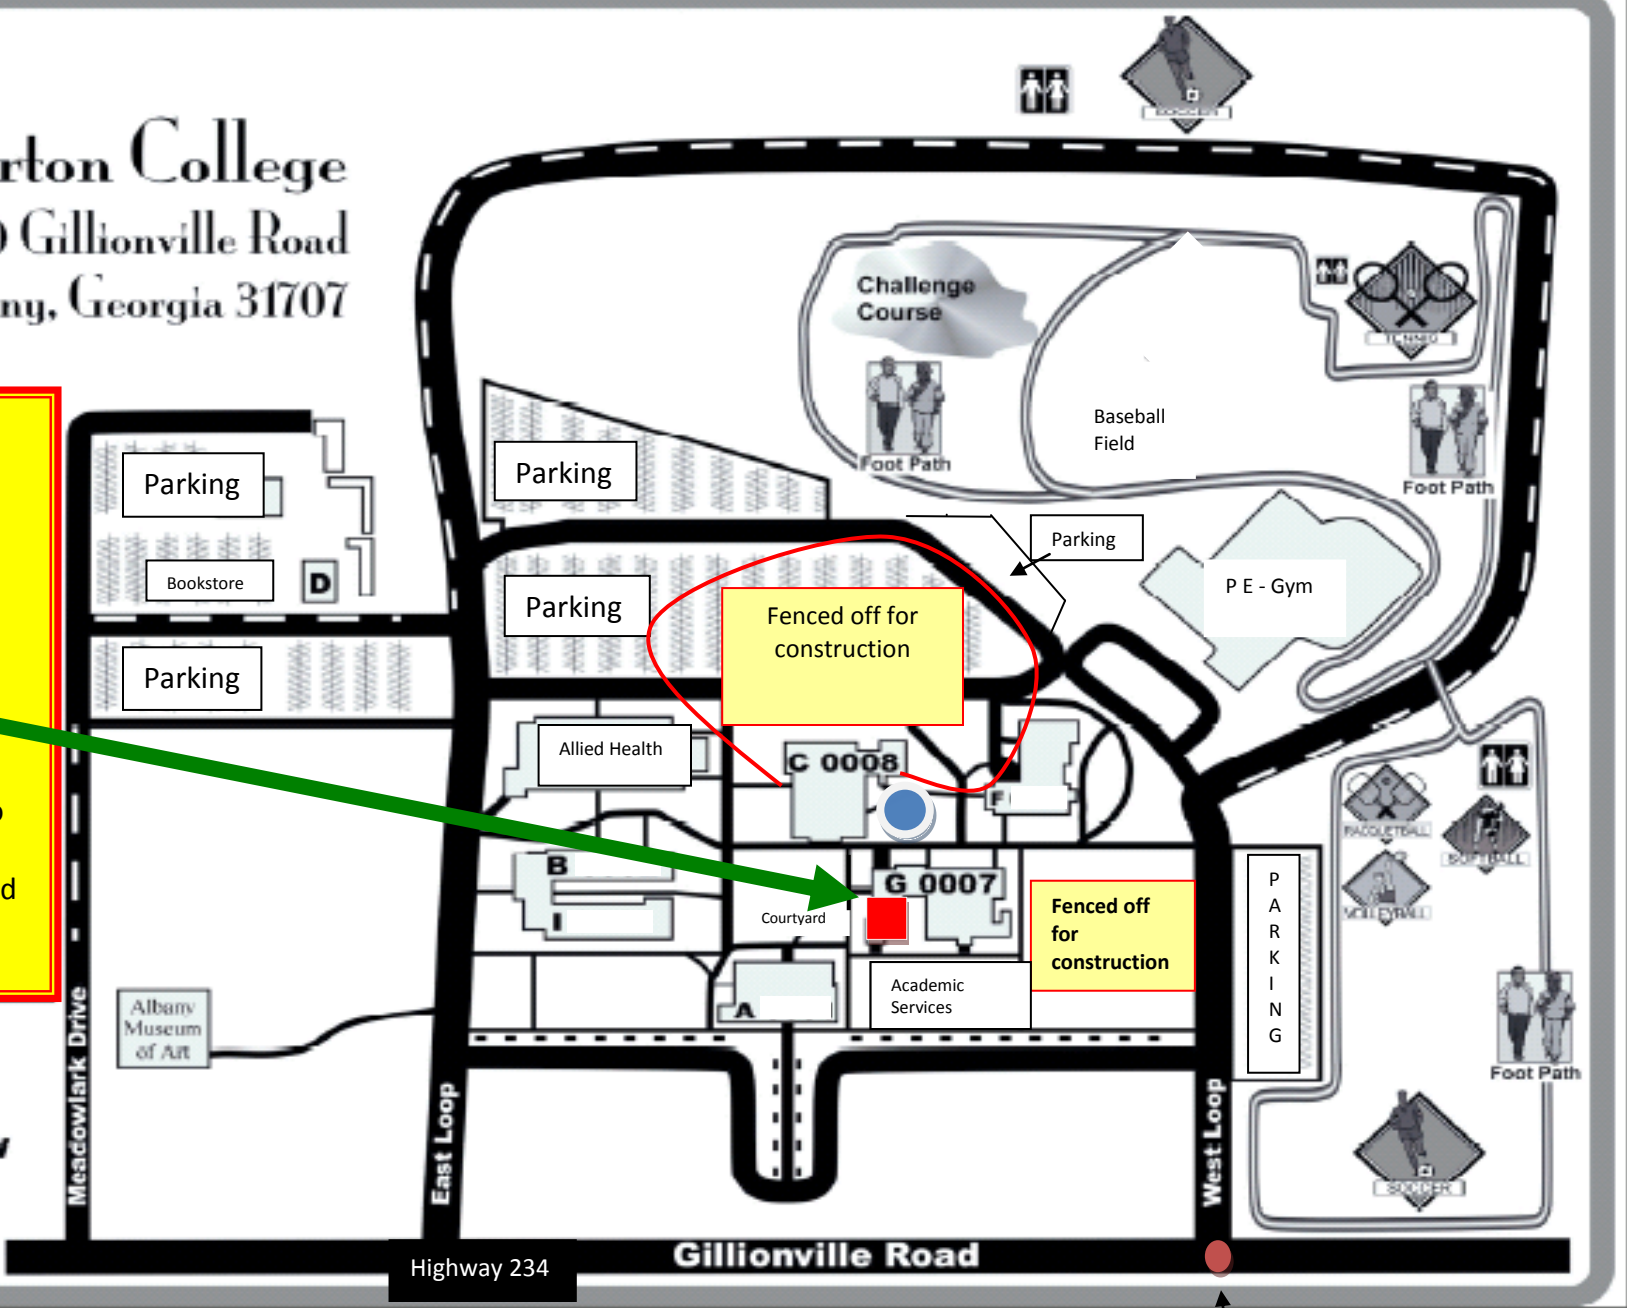

Darton College

2400 Gillionville Road
Albany, Georgia 31707

New Location of Testing Center

Enter from the South - Fountain side.

Building L next to the Library. Our building is marked in RED.

Questions about Testing? Call 229-317-6735

Traffic Light

For more campus maps, go to www.darton.edu, click on future students and then click on Campus Map.