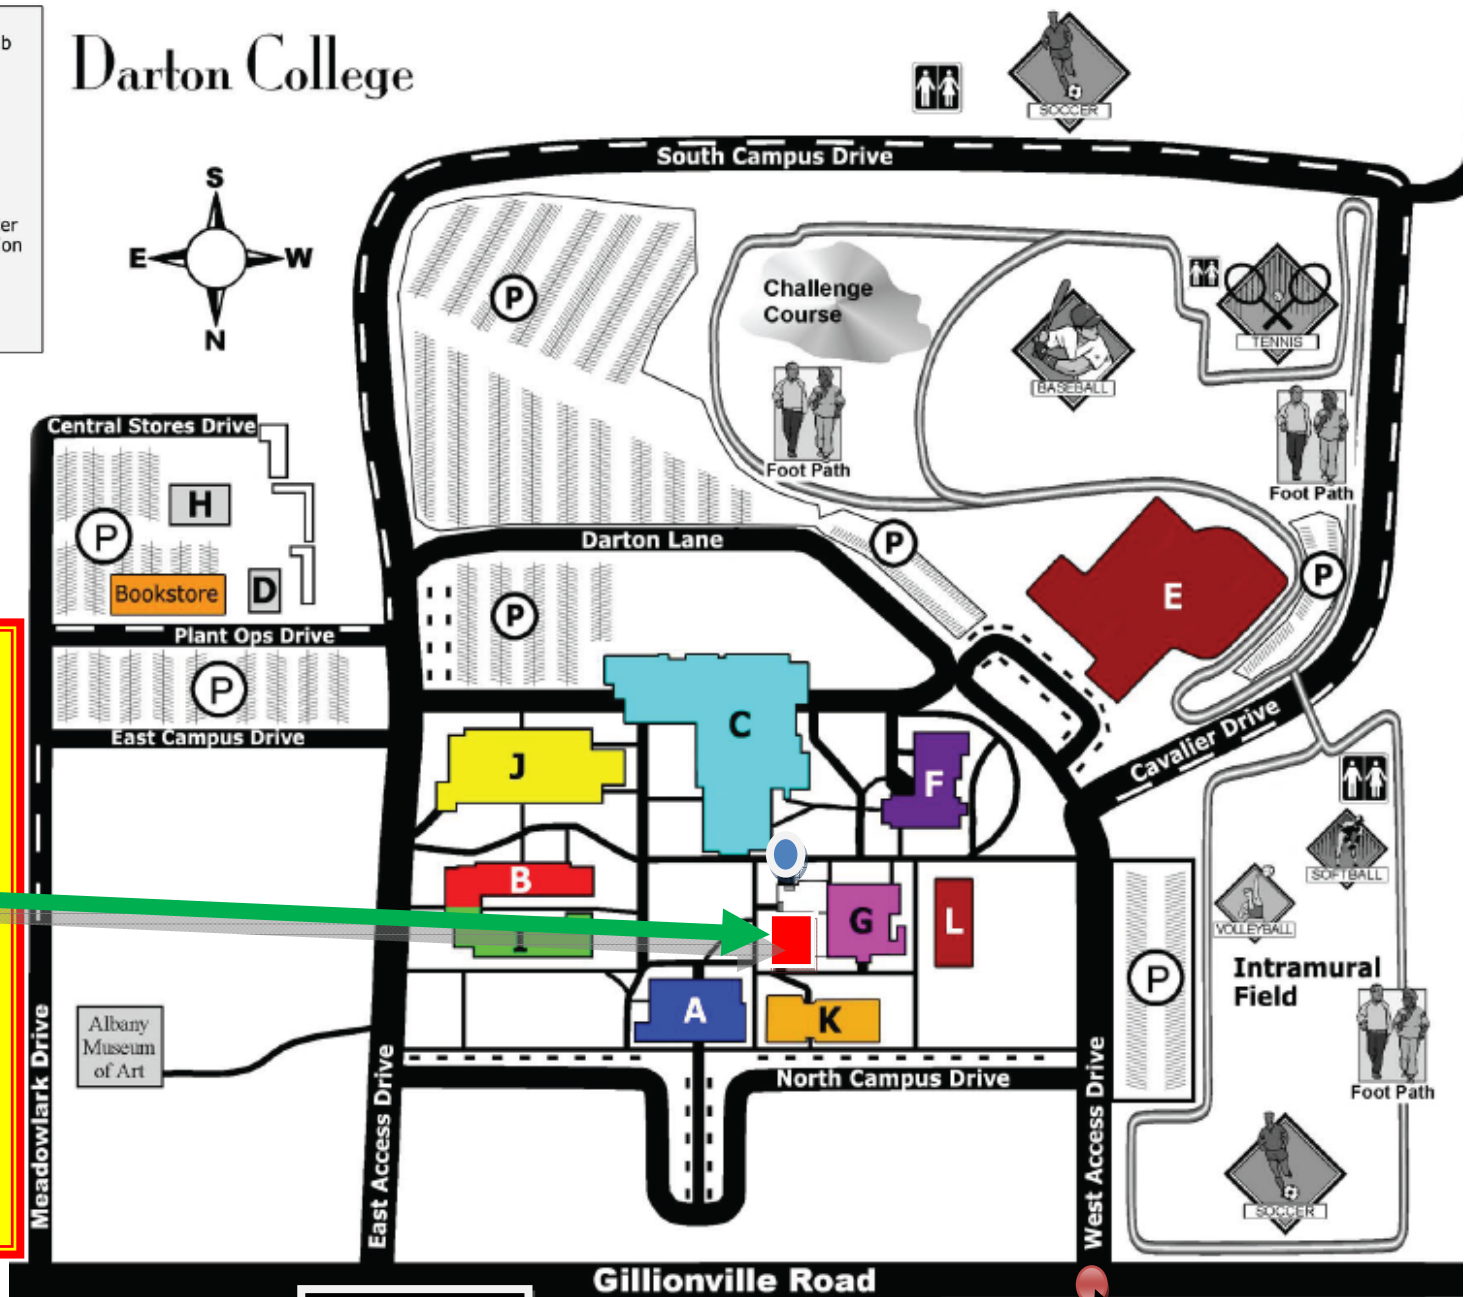

Darton College

Key

Testing Center Location

Enter from the South – Fountain Side.

Our building G-101 is next to the Library. It is marked in Red.

Questions about Testing? Call 229-317-6735

Highway 234

Traffic Light

For more campus maps, go to www.darton.edu, click on future students and then click on Campus Map.